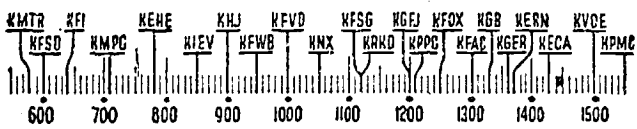

YOUR Radio TODAY

[The information contained in the following schedule of radio programs is furnished by the stations broadcasting the programs, and The Times should not be considered responsible for errors in announcements due to failure of stations to advise of daily changes.—Ed.]

Before 8 a.m.

KMTR—Calif. Theater. 5.
KFI—Jack Kay. 7: News. 7:15: Going Places. 7:30; Church. 7:45.
KMPC—Sundial. 6: Bible Fellowship. 6:45; Morning Express. 7.
KEHE—Musical Clock. 6.
KHJ—Rise & Shine. 6: News. 7:45.
KFWB—Stu. Wilson. 6 to 8.
KFVD—Spanish 6: Jubilee. 7:15.
KNN—Sunrise Salute. 6: News. 7:30; Morning Melodies. 7:45.
KRKB—Doug Douglas. 6: News. 6:30; Doug Douglas. 6:45; News. 7:45.
KGFJ—Spanish. 6: News. 7: Clock Waicher. 7 to 8.
KFOX—El Despertador. 5: News. 7:30; Health Talk. 7:40.
KFAC—Talking Timepiece. 6: The Rangers. 7—1 hour.
KGER—Farm. 6:05; Musical Moods. 7; Aubrey Lee. 7:15.
KECA—Ensemble. 7: Financial. 7:30; Originalities. 7:45.

8 to 9 a.m.

KMTR—Dedicated to You. 8:30.
KFI—Vaughn De Leath. 8: O'Neills. 8:15; News. 8:30; Household Hints. 8:45; Thesaurus. 8:50; Citrus. 8:55.
KMPC—Music. 8; Dr. Reynolds. 8:45.
KEHE—News. 8: Hymns. 8:15; Voice. 8:30; Aloha. Calif. 8:45.
KHJ—Merrymakers. 8: Haven of Rest. 8:50.
KFWB—News. 8: Morning Melodies. 8:15.
KFVD—Jubilee (cont.).
KNN—Mary McBride. 8: Keeping Fit. 8:15; Helen Trent. 8:30; Our Gal. 8:45.
KRKB—Dick Buchanan. 8:15.
KGFJ—News. 8: Music. 8:15.
KFOX—About Time. 8: Songs. 8:15; Health. 8:30; Ads. 8:45.
KFAC—Church. 8: Mirandy. 8:30; Records. 8:45.
KGER—Mizpah. 8:15; Music. 8:45.
KECA—Time for Thought. 8: Alden Edkins. 8:15; Farm & Home. 1 hour.

9 to 10 a.m.

KMTR—Buy Calif. 9:45.
KFI—Carlton & Wayne. 9: Mrs. Wiggs. 9:15; John's Wife. 9:30; Plain Bill. 9:45.
KMPC—Nine o'Clock Melodies. 9: Talk. 9:15; News. 9:30; Music. 9:45.
KEHE—Cont'l Melodies. 9: Dr. Reynolds. 9:15; Clifford Clinton. 9:30; Down Groove. 9:45.
KHJ—Happy Gang. 9: 1/2 hr.: Norma Young. 9:30; Voice. 9:45.
KFWB—Dr. Reynolds. 9:15; Musical Prog. 9:30; News. 9:45.
KRKB—Talk. 9: News. 9:15; Talk. 9:30; Records. 9:45.
KNN—Betty & Bob. 9: Betty Crocker. 9:15; Grimm's Daughter. 9:30; Valiant Lady. 7:45.
KRKB—U. S. Weather. 9:30; Employment Service. 9:55.
KGFJ—News. 9: Marlmba. 9:15; King's Orch. 9:30; Waltzes. 9:45.
KFOX—Meditations. 9: Talk. 9:15; Music. 9:30; News. 9:45.
KFAC—Meditations. 9: Dr. McCoy. 9:15; Originalities. 9:30.
KGER—News. 9: Gospel Assembly. 9:15; Summary. 9:45.
KECA—Farm & Home. 9: News. 9:30; The Clements. 9:45.

10 to 11 a.m.